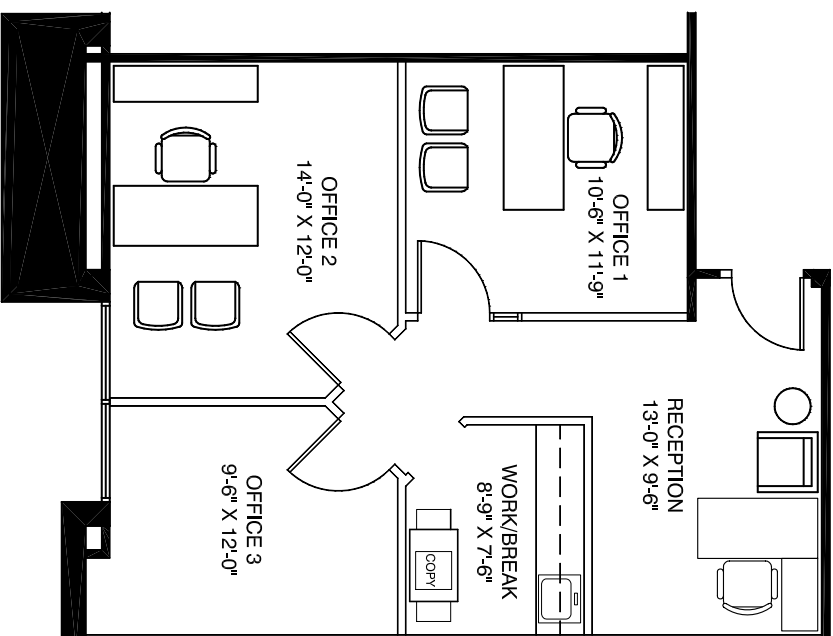

FLOOR 2
NOT TO SCALE

AVAILABLE
SUITE 212 794 RSF

CONCOURSE OFFICE PARK

6310 LBJ FREEWAY

DALLAS, TEXAS

For Leasing Information Contact:

Jeff Anderson, 972.774.2522
jeff_anderson@transwestern.net

Matt Hurbut, 972.774.2532
matt_hurbut@transwestern.net